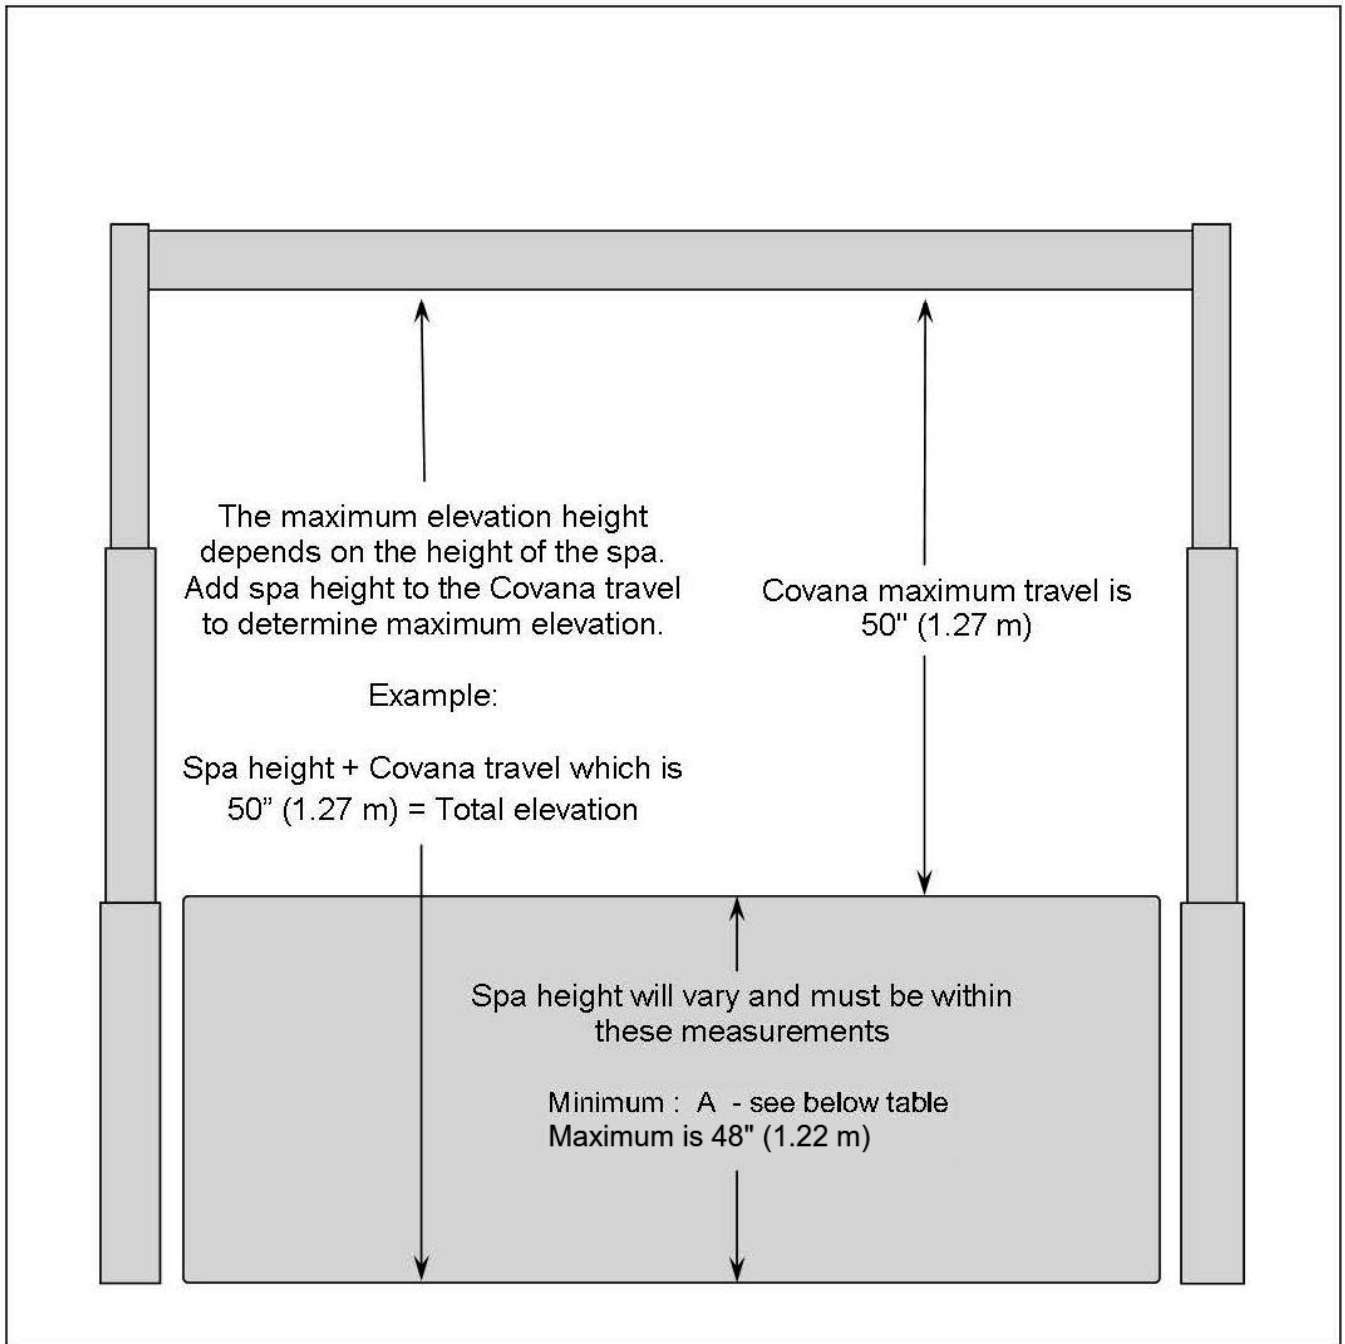

## SIDE ELEVATION DIMENSIONS

**Covana Evolution - Side Elevation Dimensions**

Model	A - min.
8'	34" (86cm)
9' to 11'	38" (96cm)