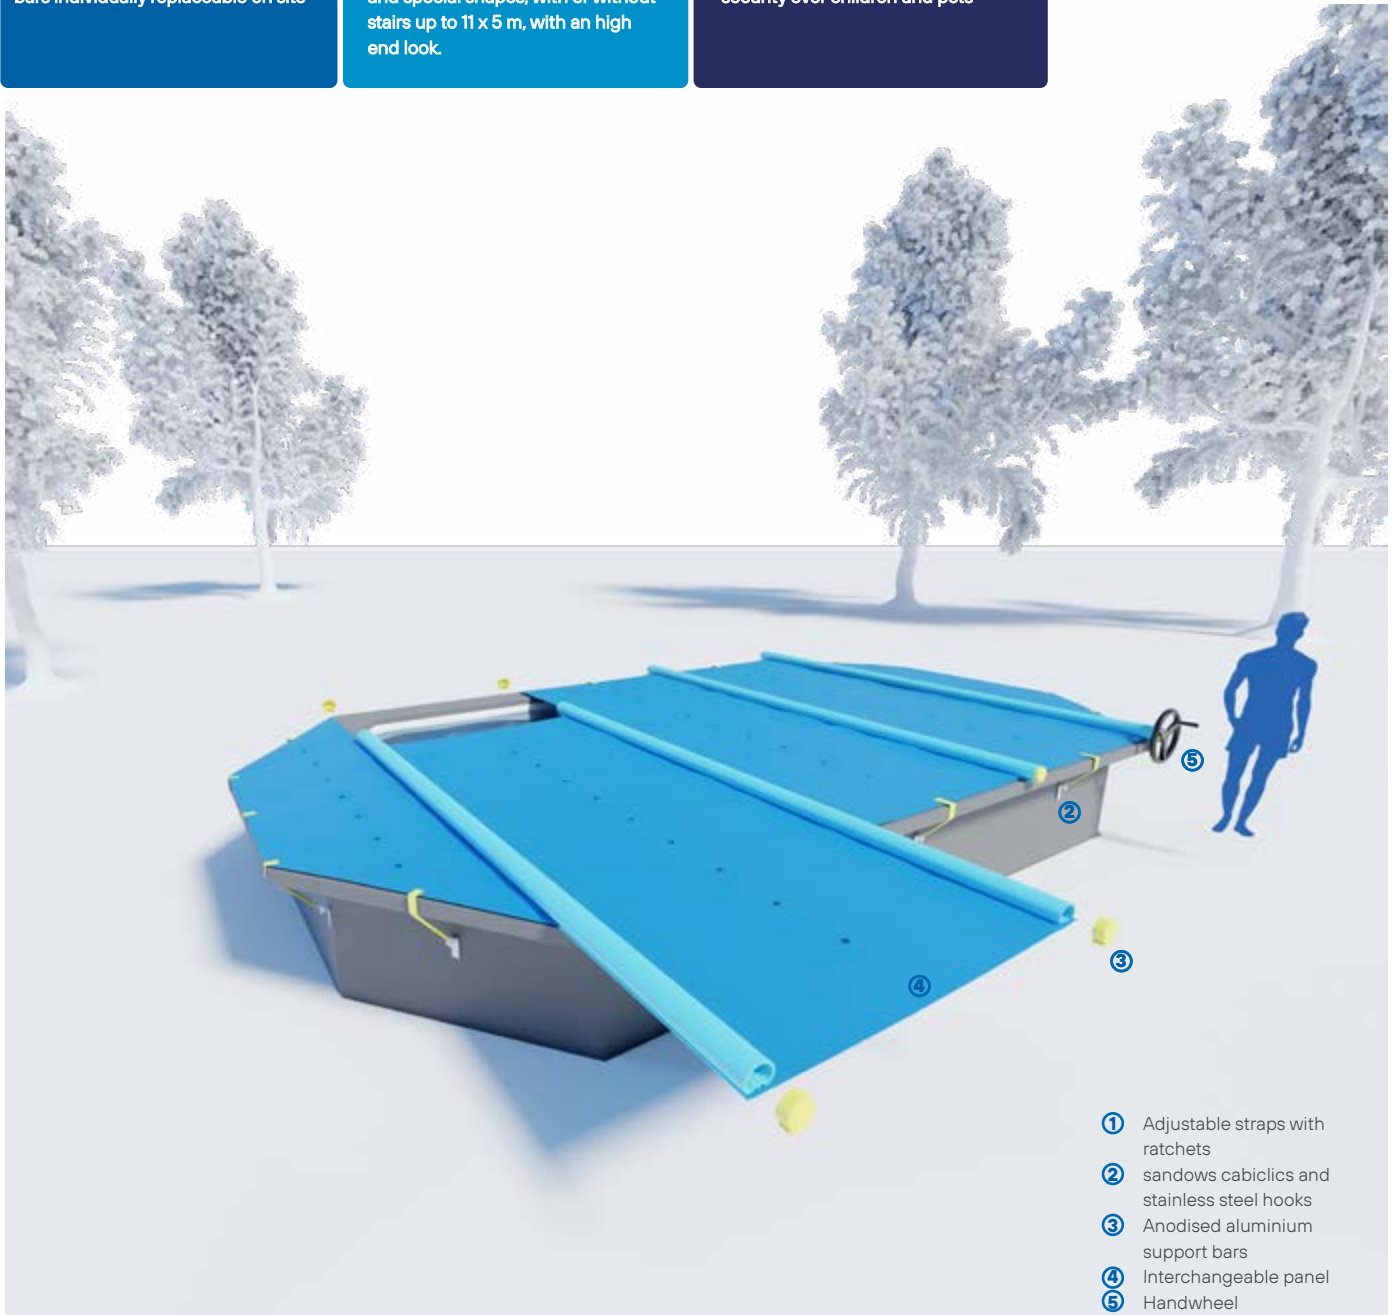

WaluCover

POOL SAFETY BAR COVERS WITH INTERCHANGEABLE PANELS

WOODSTAR

PVC cover colours

Opaque (650g/m²)

Slows algae development. Available in 8 different colours
The PVC reverse side colour is Sand (except for Light grey and Midnight blue)
avoids bleaching over the coping.

+ points of this model

100% modular

Safety pool cover with panels and bars individually replaceable on site

100% style

Fits perfectly on rectangular pools and special shapes, with or without stairs up to 11 x 5 m, with an high end look.

100% security

Designed to maintain maximum security over children and pets

- ① Adjustable straps with ratchets
- ② sandows cablics and stainless steel hooks
- ③ Anodised aluminium support bars
- ④ Interchangeable panel
- ⑤ Handwheel