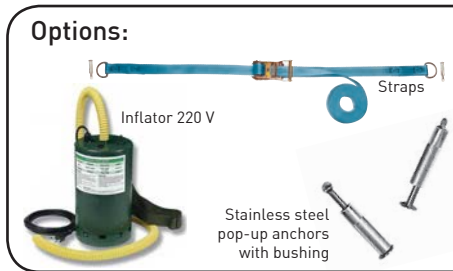

+ POINTS

A worry-free winterising

Walu Sand Air keeps the water clean and clear in the winter, allowing an easier re-commissioning of the pool during the first summer days.

A proven durability

Walu Sand Air is wholly made using a high frequency welding process, which ensures long-term resistance without any wear points.

A high-end look

The choice of 5 colours — blue, green, almond green, grey and sand — makes it possible to match Walu Sand Air with any pool environment.

Opaque PVC sheet

slows down the development of algae

Compliant with standard NF P 90-308

3-YEAR WARRANTY*